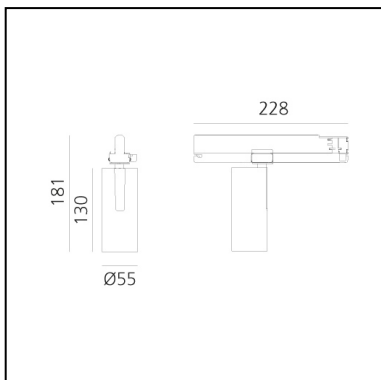

LUMINAIRE

- Watt: **25W**
- Delivered lumens output: **1489lm**
- CCT: **4000K**
- Efficiency: **62%**
- Efficacy: **59.55lm/W**
- CRI: **90**

Notes

220/240Vac 50/60Hz Electronic ballast included.

DESCRIPTION

Three sizes with three different beam angles each (spot, flood, wide flood) obtained by means of refractive or hybrid optical units. Vector 55 track DALI zoom optic (22°-32°). Junction arm integrated in the spotlight's body to keep the barycentre aligned with the track and prevent any imbalance in possible suspension versions of the track. The junction allows 360° rotation and 90° tilting for maximum emission adjustment freedom. Vector 95 available only in track version. Version with compact 4-conductor (3p+n) adapter with hidden LED driver and not-dimmable phase selector.

PRODUCT CODE: AN15204

FEATURES

- Article Code: **AN15204**
- Colour: **Black**
- Installation: **ProjectorTrack**
- Series: **Architectural Indoor**
- Environment: **Indoor**
- design by: **Carlotta de Bevilacqua**

DIMENSIONS

- Height: **cm 18.1**
- Diameter: **cm 5.5**
- Base Length: **cm 16.2**
- Inclination: **-90+90**
- Rotation: **360°**

SOURCES INCLUDED

- Category: **Led**
- Number: **1**
- Watt: **25W**
- Color temperature (K): **4000K**