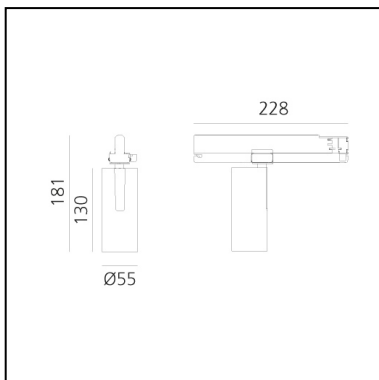

## LUMINAIRE

- Watt: **25W**
- Delivered lumens output: **1489lm**
- CCT: **4000K**
- Efficiency: **62%**
- Efficacy: **59.55lm/W**
- CRI: **90**

## DESCRIPTION

Three sizes with three different beam angles each (spot, flood, wide flood) obtained by means of refractive or hybrid optical units. Vector 55 track DALI zoom optic (22°-32°). Junction arm integrated in the spotlight's body to keep the barycentre aligned with the track and prevent any imbalance in possible suspension versions of the track. The junction allows 360° rotation and 90° tilting for maximum emission adjustment freedom. Vector 95 available only in track version. Version with compact 4-conductor (3p+n) adapter with hidden LED driver and not-dimmable phase selector.

## DIMENSIONS

- Height: **cm 18.1**
- Diameter: **cm 5.5**
- Base Length: **cm 16.2**
- Inclination: **-90+90**
- Rotation: **360°**