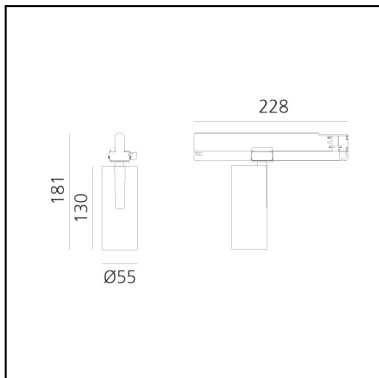

Vector Track 55 22° 4000K Undimmable Brushed Silver

Carlotta de Bevilacqua

IP20   

LUMINAIRE

- Watt: **25W**
- Delivered lumens output: **1489lm**
- CCT: **4000K**
- Efficiency: **62%**
- Efficacy: **59.55lm/W**
- CRI: **90**

Notes

220/240Vac 50/60Hz Electronic ballast included.

DESCRIPTION

Three sizes with three different beam angles each (spot, flood, wide flood) obtained by means of refractive or hybrid optical units. Vector 55 track DALI zoom optic (22°-32°). Junction arm integrated in the spotlight's body to keep the barycentre aligned with the track and prevent any imbalance in possible suspension versions of the track. The junction allows 360° rotation and 90° tilting for maximum emission adjustment freedom. Vector 95 available only in track version. Version with compact 4-conductor (3p+n) adapter with hidden LED driver and not-dimmable phase selector.

DIMENSIONS

- Height: **cm 18.1**
- Diameter: **cm 5.5**
- Base Length: **cm 16.2**
- Inclination: **-90+90**
- Rotation: **360°**

SOURCES INCLUDED

- Category: **Led**
- Number: **1**
- Watt: **25W**
- Color temperature (K): **4000K**