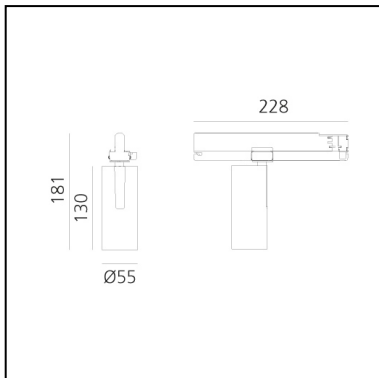

Vector Track 55 22° 4000K Undimmable White

Carlotta de Bevilacqua

IP20   

LUMINAIRE

- Watt: **25W**
- Delivered lumens output: **1489lm**
- CCT: **4000K**
- Efficiency: **62%**
- Efficacy: **59.55lm/W**
- CRI: **90**

Notes

220/240Vac 50/60Hz Electronic ballast included.

DESCRIPTION

Three sizes with three different beam angles each (spot, flood, wide flood) obtained by means of refractive or hybrid optical units. Vector 55 track DALI zoom optic (22°-32°). Junction arm integrated in the spotlight's body to keep the barycentre aligned with the track and prevent any imbalance in possible suspension versions of the track. The junction allows 360° rotation and 90° tilting for maximum emission adjustment freedom. Vector 95 available only in track version. Version with compact 4-conductor (3p+n) adapter with hidden LED driver and not-dimmable phase selector.

PRODUCT CODE: AN15201

FEATURES

- Article Code: **AN15201**
- Colour: **White**
- Installation: **ProjectorTrack**
- Series: **Architectural Indoor**
- Environment: **Indoor**
- design by: **Carlotta de Bevilacqua**

DIMENSIONS

- Height: **cm 18.1**
- Diameter: **cm 5.5**
- Base Length: **cm 16.2**
- Inclination: **-90+90**
- Rotation: **360°**

SOURCES INCLUDED

- Category: **Led**
- Number: **1**
- Watt: **25W**
- Color temperature (K): **4000K**