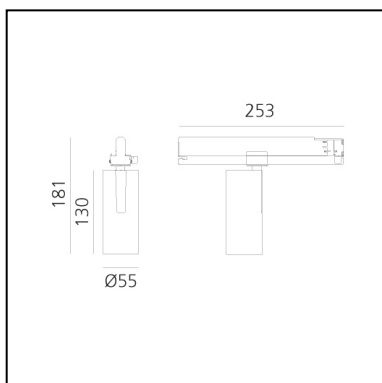

Vector Track 55 32° 2700K DALI Black

Carlotta de Bevilacqua

IP20    Dimmerable: 

LUMINAIRE

- Watt: **25W**
- Delivered lumens output: **1534lm**
- CCT: **2700K**
- Efficiency: **68%**
- Efficacy: **61.36lm/W**
- CRI: **90**
- Dimmable Typology: **Dali**

Notes

220/240Vac 50/60Hz Electronic ballast included.

DESCRIPTION

Three sizes with three different beam angles each (spot, flood, wide flood) obtained by means of refractive or hybrid optical units. Vector 55 track DALI zoom optic (22°-32°). Junction arm integrated in the spotlight's body to keep the barycentre aligned with the track and prevent any imbalance in possible suspension versions of the track. The junction allows 360° rotation and 90° tilting for maximum emission adjustment freedom. Vector 95 available only in track version. Version with compact 4-conductor (3p+n) adapter with hidden LED driver and not-dimmable phase selector.

PRODUCT CODE: AN11804

FEATURES

- Article Code: **AN11804**
- Colour: **Black**
- Installation: **ProjectorTrack**
- Series: **Architectural Indoor**
- Environment: **Indoor**
- design by: **Carlotta de Bevilacqua**

DIMENSIONS

- Height: **cm 18.1**
- Diameter: **cm 5.5**
- Base Length: **cm 25.3**
- Inclination: **-90+90**
- Rotation: **360°**

SOURCES INCLUDED

- Category: **Led**
- Number: **1**
- Watt: **25W**
- Color temperature (K): **2700K**