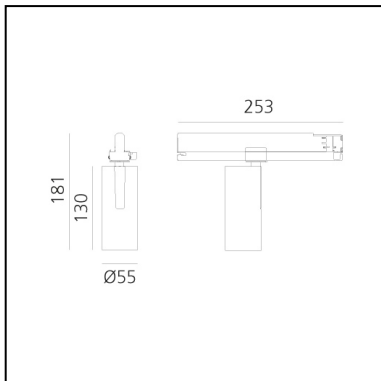

LUMINAIRE

- Watt: **25W**
- Delivered lumens output: **1534lm**
- CCT: **2700K**
- Efficiency: **68%**
- Efficacy: **61.36lm/W**
- CRI: **90**
- Dimmable Typology: **Dali**

Notes

220/240Vac 50/60Hz Electronic ballast included.

DESCRIPTION

Three sizes with three different beam angles each (spot, flood, wide flood) obtained by means of refractive or hybrid optical units. Vector 55 track DALI zoom optic (22°-32°). Junction arm integrated in the spotlight's body to keep the barycentre aligned with the track and prevent any imbalance in possible suspension versions of the track. The junction allows 360° rotation and 90° tilting for maximum emission adjustment freedom. Vector 95 available only in track version. Version with compact 4-conductor (3p+n) adapter with hidden LED driver and not-dimmable phase selector.

PRODUCT CODE: AN11820

FEATURES

- Article Code: **AN11820**
- Colour: **Brushed Bronze**
- Installation: **ProjectorTrack**
- Series: **Architectural Indoor**
- Environment: **Indoor**
- design by: **Carlotta de Bevilacqua**

DIMENSIONS

- Height: **cm 18.1**
- Diameter: **cm 5.5**
- Base Length: **cm 25.3**
- Inclination: **-90+90**
- Rotation: **360°**

SOURCES INCLUDED

- Category: **Led**
- Number: **1**
- Watt: **25W**
- Color temperature (K): **2700K**