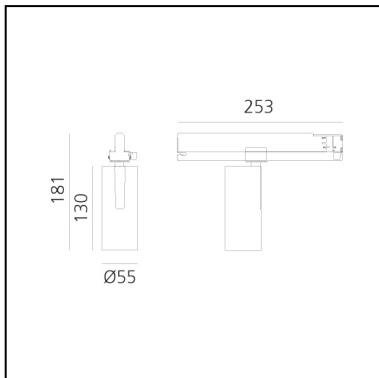

Vector Track 55 32° 2700K DALI

Brushed silver

Carlotta de Bevilacqua

IP20    Dimmerable: 

LUMINAIRE

- Watt: **25W**
- Delivered lumens output: **1534lm**
- CCT: **2700K**
- Efficiency: **68%**
- Efficacy: **61.36lm/W**
- CRI: **90**
- Dimmable Typology: **Dali**

Notes

220/240Vac 50/60Hz Electronic ballast included.

DESCRIPTION

Three sizes with three different beam angles each (spot, flood, wide flood) obtained by means of refractive or hybrid optical units. Vector 55 track DALI zoom optic (22°-32°). Junction arm integrated in the spotlight's body to keep the barycentre aligned with the track and prevent any imbalance in possible suspension versions of the track. The junction allows 360° rotation and 90° tilting for maximum emission adjustment freedom. Vector 95 available only in track version. Version with compact 4-conductor (3p+n) adapter with hidden LED driver and not-dimmable phase selector.

PRODUCT CODE: AN11815

FEATURES

- Article Code: **AN11815**
- Colour: **Brushed Silver**
- Installation: **ProjectorTrack**
- Series: **Architectural Indoor**
- Environment: **Indoor**
- design by: **Carlotta de Bevilacqua**

DIMENSIONS

- Height: **cm 18.1**
- Diameter: **cm 5.5**
- Base Length: **cm 25.3**
- Inclination: **-90+90**
- Rotation: **360°**

SOURCES INCLUDED

- Category: **Led**
- Number: **1**
- Watt: **25W**
- Color temperature (K): **2700K**