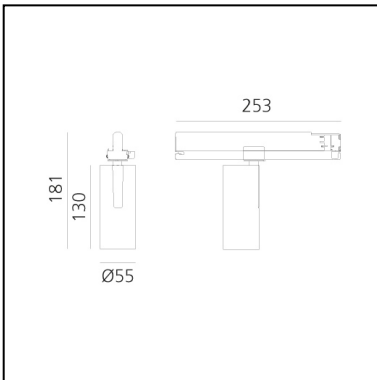

Vector Track 55 32° 2700K DALI White

Carlotta de Bevilacqua

IP20    Dimmerable: 

LUMINAIRE

- Watt: **25W**
- Delivered lumens output: **1534lm**
- CCT: **2700K**
- Efficiency: **68%**
- Efficacy: **61.36lm/W**
- CRI: **90**
- Dimmable Typology: **Dali**

Notes

220/240Vac 50/60Hz Electronic ballast included.

DESCRIPTION

Three sizes with three different beam angles each (spot, flood, wide flood) obtained by means of refractive or hybrid optical units. Vector 55 track DALI zoom optic (22°-32°). Junction arm integrated in the spotlight's body to keep the barycentre aligned with the track and prevent any imbalance in possible suspension versions of the track. The junction allows 360° rotation and 90° tilting for maximum emission adjustment freedom. Vector 95 available only in track version. Version with compact 4-conductor (3p+n) adapter with hidden LED driver and not-dimmable phase selector.

PRODUCT CODE: AN11801

FEATURES

- Article Code: **AN11801**
- Colour: **White**
- Installation: **ProjectorTrack**
- Series: **Architectural Indoor**
- Environment: **Indoor**
- design by: **Carlotta de Bevilacqua**

DIMENSIONS

- Height: **cm 18.1**
- Diameter: **cm 5.5**
- Base Length: **cm 25.3**
- Inclination: **-90+90**
- Rotation: **360°**

SOURCES INCLUDED

- Category: **Led**
- Number: **1**
- Watt: **25W**
- Color temperature (K): **2700K**