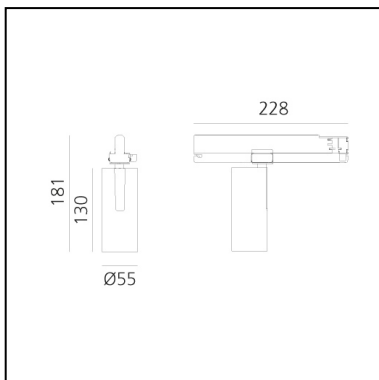

Vector Track 55 32° 2700K Undimmable Black

Carlotta de Bevilacqua

IP20   

LUMINAIRE

- Watt: **25W**
- Delivered lumens output: **1534lm**
- CCT: **2700K**
- Efficiency: **68%**
- Efficacy: **61.36lm/W**
- CRI: **90**

Notes

220/240Vac 50/60Hz Electronic ballast included.

DESCRIPTION

Three sizes with three different beam angles each (spot, flood, wide flood) obtained by means of refractive or hybrid optical units. Vector 55 track DALI zoom optic (22°-32°). Junction arm integrated in the spotlight's body to keep the barycentre aligned with the track and prevent any imbalance in possible suspension versions of the track. The junction allows 360° rotation and 90° tilting for maximum emission adjustment freedom. Vector 95 available only in track version. Version with compact 4-conductor (3p+n) adapter with hidden LED driver and not-dimmable phase selector.

DIMENSIONS

- Height: **cm 18.1**
- Diameter: **cm 5.5**
- Base Length: **cm 16.2**
- Inclination: **-90+90**
- Rotation: **360°**

SOURCES INCLUDED

- Category: **Led**
- Number: **1**
- Watt: **25W**
- Color temperature (K): **2700K**