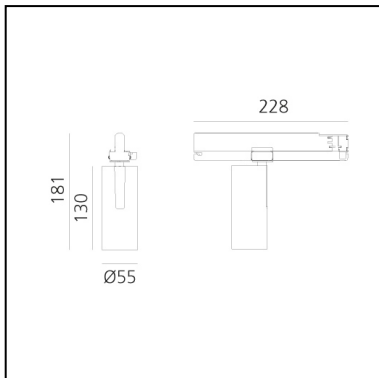

## LUMINAIRE

- Watt: **25W**
- Delivered lumens output: **1534lm**
- CCT: **2700K**
- Efficiency: **68%**
- Efficacy: **61.36lm/W**
- CRI: **90**

## DESCRIPTION

Three sizes with three different beam angles each (spot, flood, wide flood) obtained by means of refractive or hybrid optical units. Vector 55 track DALI zoom optic (22°-32°). Junction arm integrated in the spotlight's body to keep the barycentre aligned with the track and prevent any imbalance in possible suspension versions of the track. The junction allows 360° rotation and 90° tilting for maximum emission adjustment freedom. Vector 95 available only in track version. Version with compact 4-conductor (3p+n) adapter with hidden LED driver and not-dimmable phase selector.

## DIMENSIONS

- Height: **cm 18.1**
- Diameter: **cm 5.5**
- Base Length: **cm 16.2**
- Inclination: **-90+90**
- Rotation: **360°**