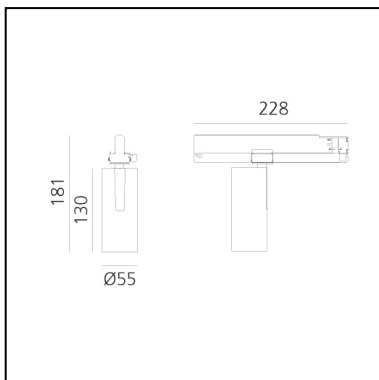

Vector Track 55 32° 2700K Undimmable White

Carlotta de Bevilacqua

IP20   

LUMINAIRE

- Watt: **25W**
- Delivered lumens output: **1534lm**
- CCT: **2700K**
- Efficiency: **68%**
- Efficacy: **61.36lm/W**
- CRI: **90**

Notes

220/240Vac 50/60Hz Electronic ballast included.

DESCRIPTION

Three sizes with three different beam angles each (spot, flood, wide flood) obtained by means of refractive or hybrid optical units. Vector 55 track DALI zoom optic (22°-32°). Junction arm integrated in the spotlight's body to keep the barycentre aligned with the track and prevent any imbalance in possible suspension versions of the track. The junction allows 360° rotation and 90° tilting for maximum emission adjustment freedom. Vector 95 available only in track version. Version with compact 4-conductor (3p+n) adapter with hidden LED driver and not-dimmable phase selector.

PRODUCT CODE: AN11301

FEATURES

- Article Code: **AN11301**
- Colour: **White**
- Installation: **ProjectorTrack**
- Series: **Architectural Indoor**
- Environment: **Indoor**
- design by: **Carlotta de Bevilacqua**

DIMENSIONS

- Height: **cm 18.1**
- Diameter: **cm 5.5**
- Base Length: **cm 16.2**
- Inclination: **-90+90**
- Rotation: **360°**

SOURCES INCLUDED

- Category: **Led**
- Number: **1**
- Watt: **25W**
- Color temperature (K): **2700K**