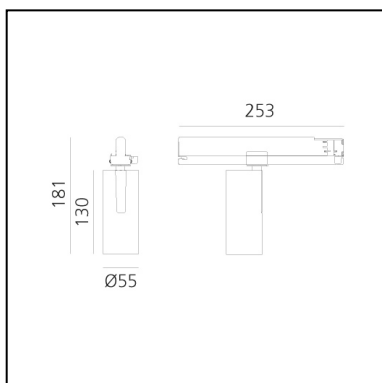

Vector Track 55 32° 3000K DALI Black

Carlotta de Bevilacqua

IP20    Dimmerable: 

LUMINAIRE

- Watt: **25W**
- Delivered lumens output: **1597lm**
- CCT: **3000K**
- Efficiency: **68%**
- Efficacy: **63.87lm/W**
- CRI: **90**
- Dimmable Typology: **Dali**

Notes

220/240Vac 50/60Hz Electronic ballast included.

DESCRIPTION

Three sizes with three different beam angles each (spot, flood, wide flood) obtained by means of refractive or hybrid optical units. Vector 55 track DALI zoom optic (22°-32°). Junction arm integrated in the spotlight's body to keep the barycentre aligned with the track and prevent any imbalance in possible suspension versions of the track. The junction allows 360° rotation and 90° tilting for maximum emission adjustment freedom. Vector 95 available only in track version. Version with compact 4-conductor (3p+n) adapter with hidden LED driver and not-dimmable phase selector.

PRODUCT CODE: AN10804

FEATURES

- Article Code: **AN10804**
- Colour: **Black**
- Installation: **ProjectorTrack**
- Series: **Architectural Indoor**
- Environment: **Indoor**
- design by: **Carlotta de Bevilacqua**

DIMENSIONS

- Height: **cm 18.1**
- Diameter: **cm 5.5**
- Base Length: **cm 25.3**
- Inclination: **-90+90**
- Rotation: **360°**

SOURCES INCLUDED

- Category: **Led**
- Number: **1**
- Watt: **26W**
- Color temperature (K): **3000K**
- CRI: **90**
- Color Tolerance: **MacAdam 3SDCM**
- Service Life: **L80 (9K) > 50000h**