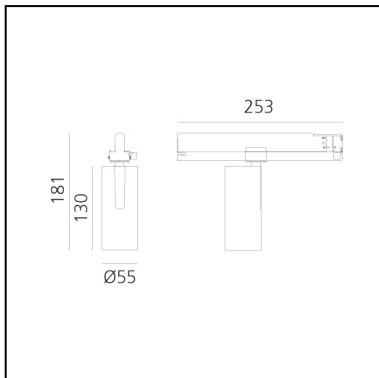

Vector Track 55 32° 3000K DALI

Brushed bronze

Carlotta de Bevilacqua

IP20    Dimmerable: 

LUMINAIRE

- Watt: **25W**
- Delivered lumens output: **1597lm**
- CCT: **3000K**
- Efficiency: **68%**
- Efficacy: **63.87lm/W**
- CRI: **90**
- Dimmable Typology: **Dali**

Notes

220/240Vac 50/60Hz Electronic ballast included.

DESCRIPTION

Three sizes with three different beam angles each (spot, flood, wide flood) obtained by means of refractive or hybrid optical units. Vector 55 track DALI zoom optic (22°-32°). Junction arm integrated in the spotlight's body to keep the barycentre aligned with the track and prevent any imbalance in possible suspension versions of the track. The junction allows 360° rotation and 90° tilting for maximum emission adjustment freedom. Vector 95 available only in track version. Version with compact 4-conductor (3p+n) adapter with hidden LED driver and not-dimmable phase selector.

PRODUCT CODE: AN10820

FEATURES

- Article Code: **AN10820**
- Colour: **Brushed Bronze**
- Installation: **ProjectorTrack**
- Series: **Architectural Indoor**
- Environment: **Indoor**
- design by: **Carlotta de Bevilacqua**

DIMENSIONS

- Height: **cm 18.1**
- Diameter: **cm 5.5**
- Base Length: **cm 25.3**
- Inclination: **-90+90**
- Rotation: **360°**

SOURCES INCLUDED

- Category: **Led**
- Number: **1**
- Watt: **26W**
- Color temperature (K): **3000K**
- CRI: **90**
- Color Tolerance: **MacAdam 3SDCM**
- Service Life: **L80 (9K) > 50000h**