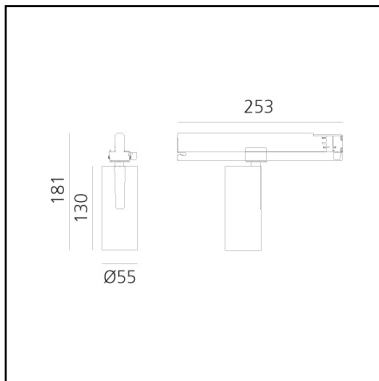

Vector Track 55 32° 3000K DALI

Brushed copper

Carlotta de Bevilacqua

IP20    Dimmerable: 

LUMINAIRE

- Watt: **25W**
- Delivered lumens output: **1597lm**
- CCT: **3000K**
- Efficiency: **68%**
- Efficacy: **63.87lm/W**
- CRI: **90**
- Dimmable Typology: **Dali**

Notes

220/240Vac 50/60Hz Electronic ballast included.

DESCRIPTION

Three sizes with three different beam angles each (spot, flood, wide flood) obtained by means of refractive or hybrid optical units. Vector 55 track DALI zoom optic (22°-32°). Junction arm integrated in the spotlight's body to keep the barycentre aligned with the track and prevent any imbalance in possible suspension versions of the track. The junction allows 360° rotation and 90° tilting for maximum emission adjustment freedom. Vector 95 available only in track version. Version with compact 4-conductor (3p+n) adapter with hidden LED driver and not-dimmable phase selector.

PRODUCT CODE: AN10818

FEATURES

- Article Code: **AN10818**
- Colour: **Brushed Copper**
- Installation: **Track**
- Series: **Architectural Indoor**
- Environment: **Indoor**
- design by: **Carlotta de Bevilacqua**

DIMENSIONS

- Height: **cm 18.1**
- Diameter: **cm 5.5**
- Base Length: **cm 25.3**
- Inclination: **-90+90**
- Rotation: **360°**

SOURCES INCLUDED

- Category: **Led**
- Number: **1**
- Watt: **26W**
- Color temperature (K): **3000K**
- CRI: **90**
- Color Tolerance: **MacAdam 3SDCM**
- Service Life: **L80 (9K) > 50000h**