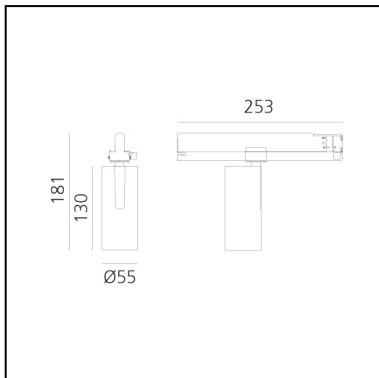

Vector Track 55 32° 3000K DALI Brushed silver

Carlotta de Bevilacqua

IP20    Dimmerable: 

LUMINAIRE

- Watt: **25W**
- Delivered lumens output: **1597lm**
- CCT: **3000K**
- Efficiency: **68%**
- Efficacy: **63.87lm/W**
- CRI: **90**
- Dimmable Typology: **Dali**

Notes

220/240Vac 50/60Hz Electronic ballast included.

DESCRIPTION

Three sizes with three different beam angles each (spot, flood, wide flood) obtained by means of refractive or hybrid optical units. Vector 55 track DALI zoom optic (22°-32°). Junction arm integrated in the spotlight's body to keep the barycentre aligned with the track and prevent any imbalance in possible suspension versions of the track. The junction allows 360° rotation and 90° tilting for maximum emission adjustment freedom. Vector 95 available only in track version. Version with compact 4-conductor (3p+n) adapter with hidden LED driver and not-dimmable phase selector.

PRODUCT CODE: AN10815

FEATURES

- Article Code: **AN10815**
- Colour: **Brushed Silver**
- Installation: **Track**
- Series: **Architectural Indoor**
- Environment: **Indoor**
- design by: **Carlotta de Bevilacqua**

DIMENSIONS

- Height: **cm 18.1**
- Diameter: **cm 5.5**
- Base Length: **cm 25.3**
- Inclination: **-90+90**
- Rotation: **360°**

SOURCES INCLUDED

- Category: **Led**
- Number: **1**
- Watt: **26W**
- Color temperature (K): **3000K**
- CRI: **90**
- Color Tolerance: **MacAdam 3SDCM**
- Service Life: **L80 (9K) > 50000h**