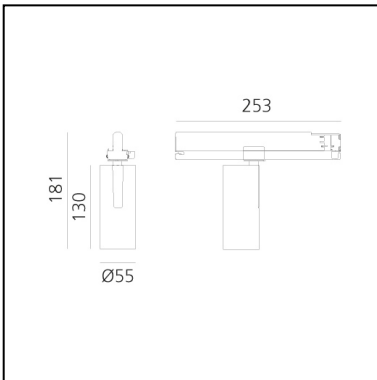

Vector Track 55 32° 3000K DALI White

Carlotta de Bevilacqua

IP20    Dimmerable: 

LUMINAIRE

- Watt: **25W**
- Delivered lumens output: **1597lm**
- CCT: **3000K**
- Efficiency: **68%**
- Efficacy: **63.87lm/W**
- CRI: **90**
- Dimmable Typology: **Dali**

Notes

220/240Vac 50/60Hz Electronic ballast included.

DESCRIPTION

Three sizes with three different beam angles each (spot, flood, wide flood) obtained by means of refractive or hybrid optical units. Vector 55 track DALI zoom optic (22°-32°). Junction arm integrated in the spotlight's body to keep the barycentre aligned with the track and prevent any imbalance in possible suspension versions of the track. The junction allows 360° rotation and 90° tilting for maximum emission adjustment freedom. Vector 95 available only in track version. Version with compact 4-conductor (3p+n) adapter with hidden LED driver and not-dimmable phase selector.

PRODUCT CODE: AN10801

FEATURES

- Article Code: **AN10801**
- Colour: **White**
- Installation: **ProjectorTrack**
- Series: **Architectural Indoor**
- Environment: **Indoor**
- design by: **Carlotta de Bevilacqua**

DIMENSIONS

- Height: **cm 18.1**
- Diameter: **cm 5.5**
- Base Length: **cm 25.3**
- Inclination: **-90+90**
- Rotation: **360°**

SOURCES INCLUDED

- Category: **Led**
- Number: **1**
- Watt: **26W**
- Color temperature (K): **3000K**
- CRI: **90**
- Color Tolerance: **MacAdam 3SDCM**
- Service Life: **L80 (9K) > 50000h**