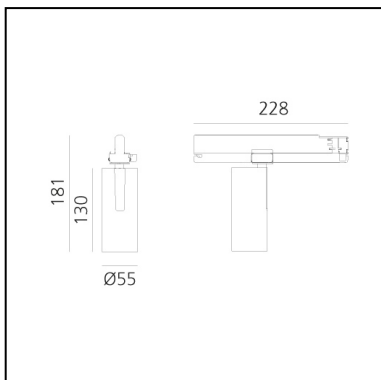

## LUMINAIRE

- Watt: **25W**
- Delivered lumens output: **1597lm**
- CCT: **3000K**
- Efficiency: **68%**
- Efficacy: **63.87lm/W**
- CRI: **90**

## DESCRIPTION

Three sizes with three different beam angles each (spot, flood, wide flood) obtained by means of refractive or hybrid optical units. Vector 55 track DALI zoom optic (22°-32°). Junction arm integrated in the spotlight's body to keep the barycentre aligned with the track and prevent any imbalance in possible suspension versions of the track. The junction allows 360° rotation and 90° tilting for maximum emission adjustment freedom. Vector 95 available only in track version. Version with compact 4-conductor (3p+n) adapter with hidden LED driver and not-dimmable phase selector.

## DIMENSIONS

- Height: **cm 18.1**
- Diameter: **cm 5.5**
- Base Length: **cm 16.2**
- Inclination: **-90+90**
- Rotation: **360°**