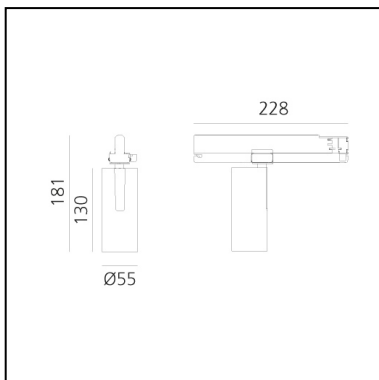

## LUMINAIRE

- Watt: **25W**
- Delivered lumens output: **1597lm**
- CCT: **3000K**
- Efficiency: **68%**
- Efficacy: **63.87lm/W**
- CRI: **90**

## DESCRIPTION

Three sizes with three different beam angles each (spot, flood, wide flood) obtained by means of refractive or hybrid optical units. Vector 55 track DALI zoom optic (22°-32°). Junction arm integrated in the spotlight's body to keep the barycentre aligned with the track and prevent any imbalance in possible suspension versions of the track. The junction allows 360° rotation and 90° tilting for maximum emission adjustment freedom. Vector 95 available only in track version. Version with compact 4-conductor (3p+n) adapter with hidden LED driver and not-dimmable phase selector.

## DIMENSIONS

- Height: **cm 18.1**
- Diameter: **cm 5.5**
- Base Length: **cm 16.2**
- Inclination: **-90+90**
- Rotation: **360°**