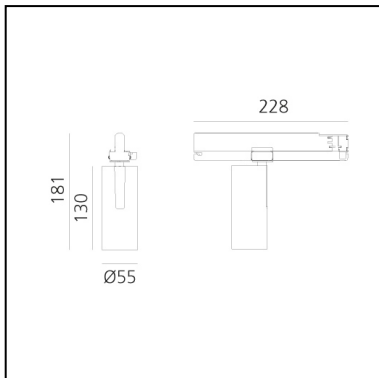

Vector Track 55 32° 3000K Undimmable Brushed bronze

Carlotta de Bevilacqua

IP20   

LUMINAIRE

- Watt: **25W**
- Delivered lumens output: **1597lm**
- CCT: **3000K**
- Efficiency: **68%**
- Efficacy: **63.87lm/W**
- CRI: **90**

Notes

220/240Vac 50/60Hz Electronic ballast included.

DESCRIPTION

Three sizes with three different beam angles each (spot, flood, wide flood) obtained by means of refractive or hybrid optical units. Vector 55 track DALI zoom optic (22°-32°). Junction arm integrated in the spotlight's body to keep the barycentre aligned with the track and prevent any imbalance in possible suspension versions of the track. The junction allows 360° rotation and 90° tilting for maximum emission adjustment freedom. Vector 95 available only in track version. Version with compact 4-conductor (3p+n) adapter with hidden LED driver and not-dimmable phase selector.

PRODUCT CODE: AN10320

FEATURES

- Article Code: **AN10320**
- Colour: **Brushed Bronze**
- Installation: **ProjectorTrack**
- Series: **Architectural Indoor**
- Environment: **Indoor**
- design by: **Carlotta de Bevilacqua**

DIMENSIONS

- Height: **cm 18.1**
- Diameter: **cm 5.5**
- Base Length: **cm 16.2**
- Inclination: **-90+90**
- Rotation: **360°**

SOURCES INCLUDED

- Category: **Led**
- Number: **1**
- Watt: **26W**
- Color temperature (K): **3000K**
- CRI: **90**
- Color Tolerance: **MacAdam 3SDCM**
- Service Life: **L80 (9K) > 50000h**