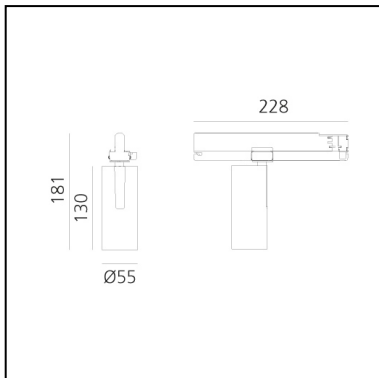

Vector Track 55 32° 3000K Undimmable Brushed silver

Carlotta de Bevilacqua

IP20   

LUMINAIRE

- Watt: **25W**
- Delivered lumens output: **1597lm**
- CCT: **3000K**
- Efficiency: **68%**
- Efficacy: **63.87lm/W**
- CRI: **90**

Notes

220/240Vac 50/60Hz Electronic ballast included.

DESCRIPTION

Three sizes with three different beam angles each (spot, flood, wide flood) obtained by means of refractive or hybrid optical units. Vector 55 track DALI zoom optic (22°-32°). Junction arm integrated in the spotlight's body to keep the barycentre aligned with the track and prevent any imbalance in possible suspension versions of the track. The junction allows 360° rotation and 90° tilting for maximum emission adjustment freedom. Vector 95 available only in track version. Version with compact 4-conductor (3p+n) adapter with hidden LED driver and not-dimmable phase selector.

PRODUCT CODE: AN10315

FEATURES

- Article Code: **AN10315**
- Colour: **Brushed Silver**
- Installation: **Track**
- Series: **Architectural Indoor**
- Environment: **Indoor**
- design by: **Carlotta de Bevilacqua**

DIMENSIONS

- Height: **cm 18.1**
- Diameter: **cm 5.5**
- Base Length: **cm 16.2**
- Inclination: **-90+90**
- Rotation: **360°**

SOURCES INCLUDED

- Category: **Led**
- Number: **1**
- Watt: **26W**
- Color temperature (K): **3000K**
- CRI: **90**
- Color Tolerance: **MacAdam 3SDCM**
- Service Life: **L80 (9K) > 50000h**