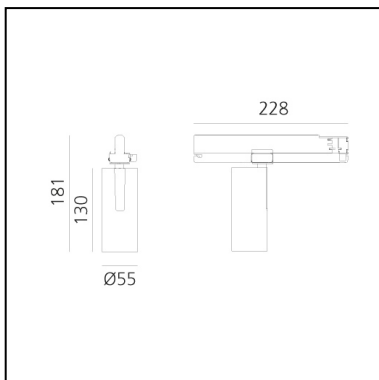

Vector Track 55 32° 3000K Undimmable White

Carlotta de Bevilacqua

IP20   

LUMINAIRE

- Watt: **25W**
- Delivered lumens output: **1597lm**
- CCT: **3000K**
- Efficiency: **68%**
- Efficacy: **63.87lm/W**
- CRI: **90**

Notes

220/240Vac 50/60Hz Electronic ballast included.

DESCRIPTION

Three sizes with three different beam angles each (spot, flood, wide flood) obtained by means of refractive or hybrid optical units. Vector 55 track DALI zoom optic (22°-32°). Junction arm integrated in the spotlight's body to keep the barycentre aligned with the track and prevent any imbalance in possible suspension versions of the track. The junction allows 360° rotation and 90° tilting for maximum emission adjustment freedom. Vector 95 available only in track version. Version with compact 4-conductor (3p+n) adapter with hidden LED driver and not-dimmable phase selector.

PRODUCT CODE: AN10301

FEATURES

- Article Code: **AN10301**
- Colour: **White**
- Installation: **ProjectorTrack**
- Series: **Architectural Indoor**
- Environment: **Indoor**
- design by: **Carlotta de Bevilacqua**

DIMENSIONS

- Height: **cm 18.1**
- Diameter: **cm 5.5**
- Base Length: **cm 16.2**
- Inclination: **-90+90**
- Rotation: **360°**

SOURCES INCLUDED

- Category: **Led**
- Number: **1**
- Watt: **26W**
- Color temperature (K): **3000K**
- CRI: **90**
- Color Tolerance: **MacAdam 3SDCM**
- Service Life: **L80 (9K) > 50000h**