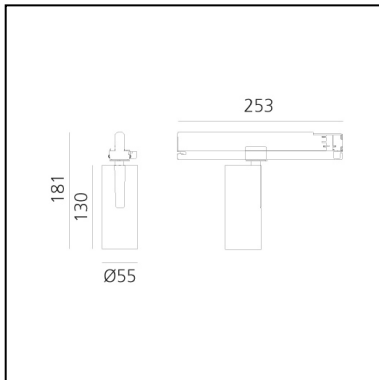

Vector Track 55 32° 4000K DALI Black

Carlotta de Bevilacqua

IP20    Dimmerable: 

LUMINAIRE

- Watt: **25W**
- Delivered lumens output: **1622lm**
- CCT: **4000K**
- Efficiency: **68%**
- Efficacy: **64.87lm/W**
- CRI: **90**
- Dimmable Typology: **Dali**

Notes

220/240Vac 50/60Hz Electronic ballast included.

DESCRIPTION

Three sizes with three different beam angles each (spot, flood, wide flood) obtained by means of refractive or hybrid optical units. Vector 55 track DALI zoom optic (22°-32°). Junction arm integrated in the spotlight's body to keep the barycentre aligned with the track and prevent any imbalance in possible suspension versions of the track. The junction allows 360° rotation and 90° tilting for maximum emission adjustment freedom. Vector 95 available only in track version. Version with compact 4-conductor (3p+n) adapter with hidden LED driver and not-dimmable phase selector.

PRODUCT CODE: AN15804

FEATURES

- Article Code: **AN15804**
- Colour: **Black**
- Installation: **ProjectorTrack**
- Series: **Architectural Indoor**
- Environment: **Indoor**
- design by: **Carlotta de Bevilacqua**

DIMENSIONS

- Height: **cm 18.1**
- Diameter: **cm 5.5**
- Base Length: **cm 25.3**
- Inclination: **-90+90**
- Rotation: **360°**

SOURCES INCLUDED

- Category: **Led**
- Number: **1**
- Watt: **25W**
- Color temperature (K): **4000K**