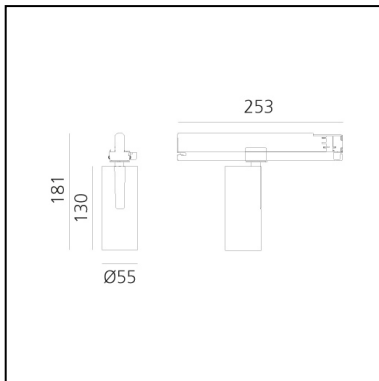

Vector Track 55 32° 4000K DALI Brushed Bronze

Carlotta de Bevilacqua

IP20    Dimmerable: 

LUMINAIRE

- Watt: **25W**
- Delivered lumens output: **1622lm**
- CCT: **4000K**
- Efficiency: **68%**
- Efficacy: **64.87lm/W**
- CRI: **90**
- Dimmable Typology: **Dali**

Notes

220/240Vac 50/60Hz Electronic ballast included.

DESCRIPTION

Three sizes with three different beam angles each (spot, flood, wide flood) obtained by means of refractive or hybrid optical units. Vector 55 track DALI zoom optic (22°-32°). Junction arm integrated in the spotlight's body to keep the barycentre aligned with the track and prevent any imbalance in possible suspension versions of the track. The junction allows 360° rotation and 90° tilting for maximum emission adjustment freedom. Vector 95 available only in track version. Version with compact 4-conductor (3p+n) adapter with hidden LED driver and not-dimmable phase selector.

PRODUCT CODE: AN15820

FEATURES

- Article Code: **AN15820**
- Colour: **Brushed Bronze**
- Installation: **ProjectorTrack**
- Series: **Architectural Indoor**
- Environment: **Indoor**
- design by: **Carlotta de Bevilacqua**

DIMENSIONS

- Height: **cm 18.1**
- Diameter: **cm 5.5**
- Base Length: **cm 25.3**
- Inclination: **-90+90**
- Rotation: **360°**

SOURCES INCLUDED

- Category: **Led**
- Number: **1**
- Watt: **25W**
- Color temperature (K): **4000K**