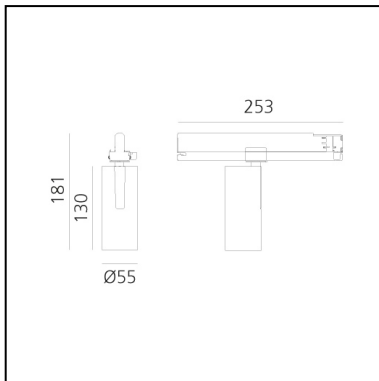

Vector Track 55 32° 4000K DALI Brushed Copper

Carlotta de Bevilacqua

IP20    Dimmerable: 

LUMINAIRE

- Watt: **25W**
- Delivered lumens output: **1622lm**
- CCT: **4000K**
- Efficiency: **68%**
- Efficacy: **64.87lm/W**
- CRI: **90**
- Dimmable Typology: **Dali**

Notes

220/240Vac 50/60Hz Electronic ballast included.

DESCRIPTION

Three sizes with three different beam angles each (spot, flood, wide flood) obtained by means of refractive or hybrid optical units. Vector 55 track DALI zoom optic (22°-32°). Junction arm integrated in the spotlight's body to keep the barycentre aligned with the track and prevent any imbalance in possible suspension versions of the track. The junction allows 360° rotation and 90° tilting for maximum emission adjustment freedom. Vector 95 available only in track version. Version with compact 4-conductor (3p+n) adapter with hidden LED driver and not-dimmable phase selector.

PRODUCT CODE: AN15818

FEATURES

- Article Code: **AN15818**
- Colour: **Brushed Copper**
- Installation: **ProjectorTrack**
- Series: **Architectural Indoor**
- Environment: **Indoor**
- design by: **Carlotta de Bevilacqua**

DIMENSIONS

- Height: **cm 18.1**
- Diameter: **cm 5.5**
- Base Length: **cm 25.3**
- Inclination: **-90+90**
- Rotation: **360°**

SOURCES INCLUDED

- Category: **Led**
- Number: **1**
- Watt: **25W**
- Color temperature (K): **4000K**