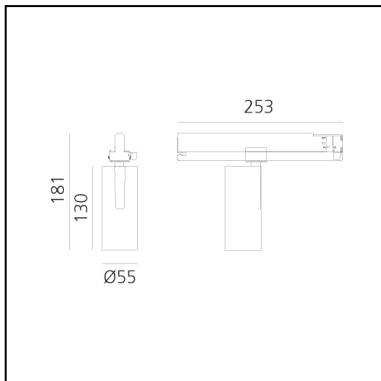

## LUMINAIRE

- Watt: **25W**
- Delivered lumens output: **1622lm**
- CCT: **4000K**
- Efficiency: **68%**
- Efficacy: **64.87lm/W**
- CRI: **90**
- Dimmable Typology: **Dali**

## DESCRIPTION

Three sizes with three different beam angles each (spot, flood, wide flood) obtained by means of refractive or hybrid optical units. Vector 55 track DALI zoom optic (22°-32°). Junction arm integrated in the spotlight's body to keep the barycentre aligned with the track and prevent any imbalance in possible suspension versions of the track. The junction allows 360° rotation and 90° tilting for maximum emission adjustment freedom. Vector 95 available only in track version. Version with compact 4-conductor (3p+n) adapter with hidden LED driver and not-dimmable phase selector.

## DIMENSIONS

- Height: **cm 18.1**
- Diameter: **cm 5.5**
- Base Length: **cm 25.3**
- Inclination: **-90+90**
- Rotation: **360°**