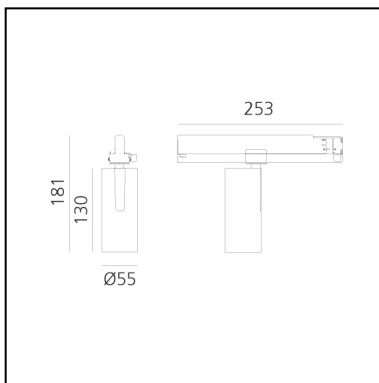

## LUMINAIRE

- Watt: **25W**
- Delivered lumens output: **1622lm**
- CCT: **4000K**
- Efficiency: **68%**
- Efficacy: **64.87lm/W**
- CRI: **90**
- Dimmable Typology: **Dali**

## DESCRIPTION

Three sizes with three different beam angles each (spot, flood, wide flood) obtained by means of refractive or hybrid optical units. Vector 55 track DALI zoom optic (22°-32°). Junction arm integrated in the spotlight's body to keep the barycentre aligned with the track and prevent any imbalance in possible suspension versions of the track. The junction allows 360° rotation and 90° tilting for maximum emission adjustment freedom. Vector 95 available only in track version. Version with compact 4-conductor (3p+n) adapter with hidden LED driver and not-dimmable phase selector.

## DIMENSIONS

- Height: **cm 18.1**
- Diameter: **cm 5.5**
- Base Length: **cm 25.3**
- Inclination: **-90+90**
- Rotation: **360°**