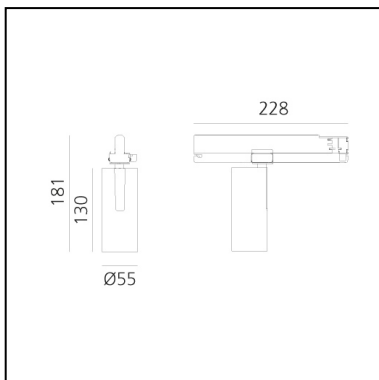

Vector Track 55 32° 4000K Undimmable Black

Carlotta de Bevilacqua

IP20   

LUMINAIRE

- Watt: **25W**
- Delivered lumens output: **1622lm**
- CCT: **4000K**
- Efficiency: **68%**
- Efficacy: **64.87lm/W**
- CRI: **90**

Notes

220/240Vac 50/60Hz Electronic ballast included.

DESCRIPTION

Three sizes with three different beam angles each (spot, flood, wide flood) obtained by means of refractive or hybrid optical units. Vector 55 track DALI zoom optic (22°-32°). Junction arm integrated in the spotlight's body to keep the barycentre aligned with the track and prevent any imbalance in possible suspension versions of the track. The junction allows 360° rotation and 90° tilting for maximum emission adjustment freedom. Vector 95 available only in track version. Version with compact 4-conductor (3p+n) adapter with hidden LED driver and not-dimmable phase selector.

DIMENSIONS

- Height: **cm 18.1**
- Diameter: **cm 5.5**
- Base Length: **cm 16.2**
- Inclination: **-90+90**
- Rotation: **360°**

SOURCES INCLUDED

- Category: **Led**
- Number: **1**
- Watt: **25W**
- Color temperature (K): **4000K**