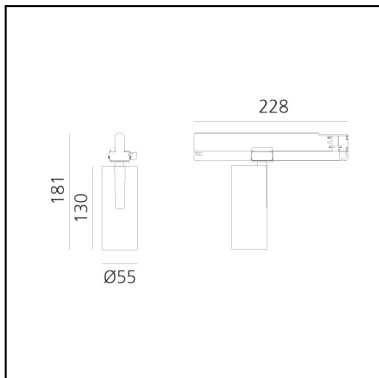

Vector Track 55 32° 4000K Undimmable Brushed Bronze

Carlotta de Bevilacqua

IP20   

LUMINAIRE

- Watt: **25W**
- Delivered lumens output: **1622lm**
- CCT: **4000K**
- Efficiency: **68%**
- Efficacy: **64.87lm/W**
- CRI: **90**

Notes

220/240Vac 50/60Hz Electronic ballast included.

DESCRIPTION

Three sizes with three different beam angles each (spot, flood, wide flood) obtained by means of refractive or hybrid optical units. Vector 55 track DALI zoom optic (22°-32°). Junction arm integrated in the spotlight's body to keep the barycentre aligned with the track and prevent any imbalance in possible suspension versions of the track. The junction allows 360° rotation and 90° tilting for maximum emission adjustment freedom. Vector 95 available only in track version. Version with compact 4-conductor (3p+n) adapter with hidden LED driver and not-dimmable phase selector.

DIMENSIONS

- Height: **cm 18.1**
- Diameter: **cm 5.5**
- Base Length: **cm 16.2**
- Inclination: **-90+90**
- Rotation: **360°**

SOURCES INCLUDED

- Category: **Led**
- Number: **1**
- Watt: **25W**
- Color temperature (K): **4000K**