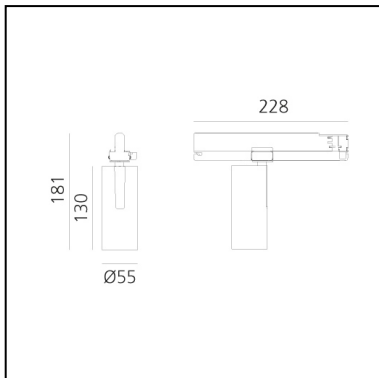

Vector Track 55 32° 4000K Undimmable Brushed Silver

Carlotta de Bevilacqua

IP20   

LUMINAIRE

- Watt: **25W**
- Delivered lumens output: **1622lm**
- CCT: **4000K**
- Efficiency: **68%**
- Efficacy: **64.87lm/W**
- CRI: **90**

Notes

220/240Vac 50/60Hz Electronic ballast included.

DESCRIPTION

Three sizes with three different beam angles each (spot, flood, wide flood) obtained by means of refractive or hybrid optical units. Vector 55 track DALI zoom optic (22°-32°). Junction arm integrated in the spotlight's body to keep the barycentre aligned with the track and prevent any imbalance in possible suspension versions of the track. The junction allows 360° rotation and 90° tilting for maximum emission adjustment freedom. Vector 95 available only in track version. Version with compact 4-conductor (3p+n) adapter with hidden LED driver and not-dimmable phase selector.

DIMENSIONS

- Height: **cm 18.1**
- Diameter: **cm 5.5**
- Base Length: **cm 16.2**
- Inclination: **-90+90**
- Rotation: **360°**

SOURCES INCLUDED

- Category: **Led**
- Number: **1**
- Watt: **25W**
- Color temperature (K): **4000K**