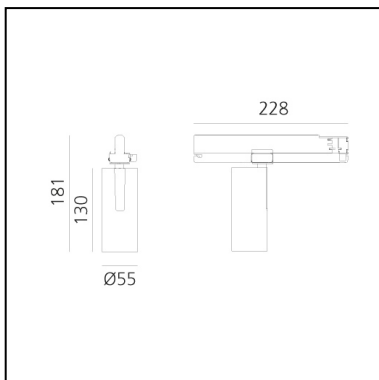

Vector Track 55 32° 4000K Undimmable White

Carlotta de Bevilacqua

IP20   

LUMINAIRE

- Watt: **25W**
- Delivered lumens output: **1622lm**
- CCT: **4000K**
- Efficiency: **68%**
- Efficacy: **64.87lm/W**
- CRI: **90**

Notes

220/240Vac 50/60Hz Electronic ballast included.

DESCRIPTION

Three sizes with three different beam angles each (spot, flood, wide flood) obtained by means of refractive or hybrid optical units. Vector 55 track DALI zoom optic (22°-32°). Junction arm integrated in the spotlight's body to keep the barycentre aligned with the track and prevent any imbalance in possible suspension versions of the track. The junction allows 360° rotation and 90° tilting for maximum emission adjustment freedom. Vector 95 available only in track version. Version with compact 4-conductor (3p+n) adapter with hidden LED driver and not-dimmable phase selector.

DIMENSIONS

- Height: **cm 18.1**
- Diameter: **cm 5.5**
- Base Length: **cm 16.2**
- Inclination: **-90+90**
- Rotation: **360°**

SOURCES INCLUDED

- Category: **Led**
- Number: **1**
- Watt: **25W**
- Color temperature (K): **4000K**