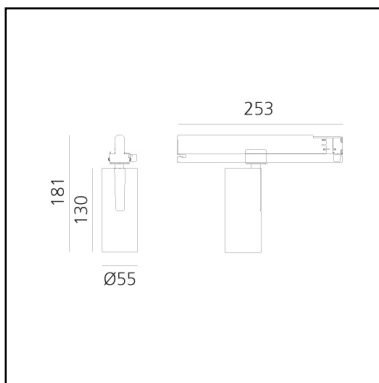

Vector Track 55 zoom 2700K DALI Black

Carlotta de Bevilacqua

IP20    Dimmerable: 

LUMINAIRE

- Watt: **23W**
- Delivered lumens output: **1093lm**
- CCT: **2700K**
- Efficiency: **53%**
- Efficacy: **47.52lm/W**
- CRI: **90**
- Dimmable Typology: **Dali**

Notes

220/240Vac 50/60Hz Electronic ballast included.

DESCRIPTION

Three sizes with three different beam angles each (spot, flood, wide flood) obtained by means of refractive or hybrid optical units. Vector 55 track DALI zoom optic (22°-32°). Junction arm integrated in the spotlight's body to keep the barycentre aligned with the track and prevent any imbalance in possible suspension versions of the track. The junction allows 360° rotation and 90° tilting for maximum emission adjustment freedom. Vector 95 available only in track version. Version with compact 4-conductor (3p+n) adapter with hidden LED driver and not-dimmable phase selector.

PRODUCT CODE: AN11904

FEATURES

- Article Code: **AN11904**
- Colour: **Black**
- Installation: **ProjectorTrack**
- Series: **Architectural Indoor**
- Environment: **Indoor**
- design by: **Carlotta de Bevilacqua**

DIMENSIONS

- Height: **cm 18.1**
- Diameter: **cm 5.5**
- Base Length: **cm 25.3**
- Inclination: **-90+90**
- Rotation: **360°**

SOURCES INCLUDED

- Category: **Led**
- Number: **1**
- Watt: **23W**
- Color temperature (K): **2700K**