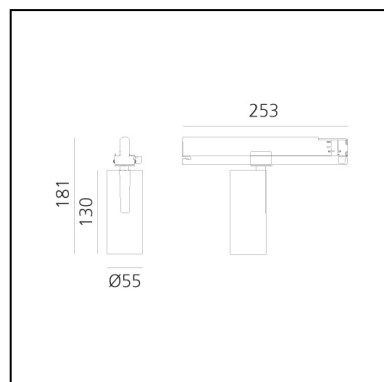

## LUMINAIRE

- Watt: **23W**
- Delivered lumens output: **1093lm**
- CCT: **2700K**
- Efficiency: **53%**
- Efficacy: **47.52lm/W**
- CRI: **90**
- Dimmable Typology: **Dali**

## DESCRIPTION

Three sizes with three different beam angles each (spot, flood, wide flood) obtained by means of refractive or hybrid optical units. Vector 55 track DALI zoom optic (22°-32°). Junction arm integrated in the spotlight's body to keep the barycentre aligned with the track and prevent any imbalance in possible suspension versions of the track. The junction allows 360° rotation and 90° tilting for maximum emission adjustment freedom. Vector 95 available only in track version. Version with compact 4-conductor (3p+n) adapter with hidden LED driver and not-dimmable phase selector.

## DIMENSIONS

- Height: **cm 18.1**
- Diameter: **cm 5.5**
- Base Length: **cm 25.3**
- Inclination: **-90+90**
- Rotation: **360°**

## SOURCES INCLUDED

- Category: **Led**
- Number: **1**
- Watt: **23W**
- Color temperature (K): **2700K**