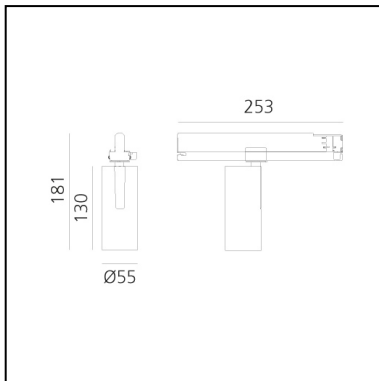

Vector Track 55 zoom 2700K DALI Brushed Copper

Carlotta de Bevilacqua

IP20    Dimmerable: 

LUMINAIRE

- Watt: **23W**
- Delivered lumens output: **1093lm**
- CCT: **2700K**
- Efficiency: **53%**
- Efficacy: **47.52lm/W**
- CRI: **90**
- Dimmable Typology: **Dali**

Notes

220/240Vac 50/60Hz Electronic ballast included.

DESCRIPTION

Three sizes with three different beam angles each (spot, flood, wide flood) obtained by means of refractive or hybrid optical units. Vector 55 track DALI zoom optic (22°-32°). Junction arm integrated in the spotlight's body to keep the barycentre aligned with the track and prevent any imbalance in possible suspension versions of the track. The junction allows 360° rotation and 90° tilting for maximum emission adjustment freedom. Vector 95 available only in track version. Version with compact 4-conductor (3p+n) adapter with hidden LED driver and not-dimmable phase selector.

PRODUCT CODE: AN11918

FEATURES

- Article Code: **AN11918**
- Colour: **Brushed Copper**
- Installation: **ProjectorTrack**
- Series: **Architectural Indoor**
- Environment: **Indoor**
- design by: **Carlotta de Bevilacqua**

DIMENSIONS

- Height: **cm 18.1**
- Diameter: **cm 5.5**
- Base Length: **cm 25.3**
- Inclination: **-90+90**
- Rotation: **360°**

SOURCES INCLUDED

- Category: **Led**
- Number: **1**
- Watt: **23W**
- Color temperature (K): **2700K**