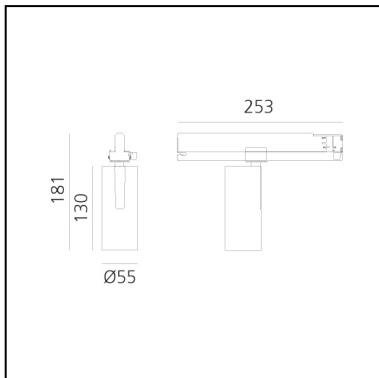

## LUMINAIRE

- Watt: **23W**
- Delivered lumens output: **1093lm**
- CCT: **2700K**
- Efficiency: **53%**
- Efficacy: **47.52lm/W**
- CRI: **90**
- Dimmable Typology: **Dali**

## DESCRIPTION

Three sizes with three different beam angles each (spot, flood, wide flood) obtained by means of refractive or hybrid optical units. Vector 55 track DALI zoom optic (22°-32°). Junction arm integrated in the spotlight's body to keep the barycentre aligned with the track and prevent any imbalance in possible suspension versions of the track. The junction allows 360° rotation and 90° tilting for maximum emission adjustment freedom. Vector 95 available only in track version. Version with compact 4-conductor (3p+n) adapter with hidden LED driver and not-dimmable phase selector.

## DIMENSIONS

- Height: **cm 18.1**
- Diameter: **cm 5.5**
- Base Length: **cm 25.3**
- Inclination: **-90+90**
- Rotation: **360°**