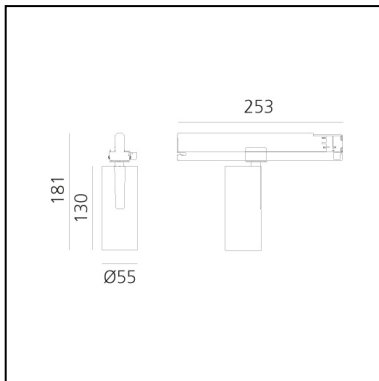

Vector Track 55 zoom 2700K DALI White

Carlotta de Bevilacqua

IP20    Dimmerable: 

LUMINAIRE

- Watt: **23W**
- Delivered lumens output: **1093lm**
- CCT: **2700K**
- Efficiency: **53%**
- Efficacy: **47.52lm/W**
- CRI: **90**
- Dimmable Typology: **Dali**

Notes

220/240Vac 50/60Hz Electronic ballast included.

DESCRIPTION

Three sizes with three different beam angles each (spot, flood, wide flood) obtained by means of refractive or hybrid optical units. Vector 55 track DALI zoom optic (22°-32°). Junction arm integrated in the spotlight's body to keep the barycentre aligned with the track and prevent any imbalance in possible suspension versions of the track. The junction allows 360° rotation and 90° tilting for maximum emission adjustment freedom. Vector 95 available only in track version. Version with compact 4-conductor (3p+n) adapter with hidden LED driver and not-dimmable phase selector.

PRODUCT CODE: AN11901

FEATURES

- Article Code: **AN11901**
- Colour: **White**
- Installation: **ProjectorTrack**
- Series: **Architectural Indoor**
- Environment: **Indoor**
- design by: **Carlotta de Bevilacqua**

DIMENSIONS

- Height: **cm 18.1**
- Diameter: **cm 5.5**
- Base Length: **cm 25.3**
- Inclination: **-90+90**
- Rotation: **360°**

SOURCES INCLUDED

- Category: **Led**
- Number: **1**
- Watt: **23W**
- Color temperature (K): **2700K**