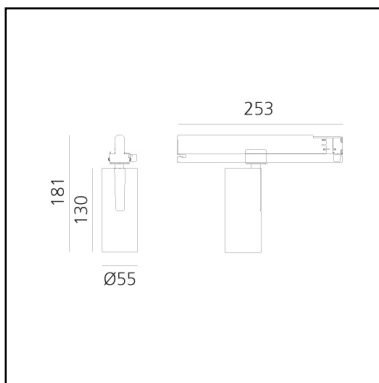

Vector Track 55 zoom 3000K DALI Black

Carlotta de Bevilacqua

IP20    Dimmerable: 

LUMINAIRE

- Watt: **23W**
- Delivered lumens output: **1137lm**
- CCT: **3000K**
- Efficiency: **53%**
- Efficacy: **49.45lm/W**
- CRI: **90**
- Dimmable Typology: **Dali**

Notes

220/240Vac 50/60Hz Electronic ballast included.

DESCRIPTION

Three sizes with three different beam angles each (spot, flood, wide flood) obtained by means of refractive or hybrid optical units. Vector 55 track DALI zoom optic (22°-32°). Junction arm integrated in the spotlight's body to keep the barycentre aligned with the track and prevent any imbalance in possible suspension versions of the track. The junction allows 360° rotation and 90° tilting for maximum emission adjustment freedom. Vector 95 available only in track version. Version with compact 4-conductor (3p+n) adapter with hidden LED driver and not-dimmable phase selector.

PRODUCT CODE: AN10904

FEATURES

- Article Code: **AN10904**
- Colour: **Black**
- Installation: **ProjectorTrack**
- Series: **Architectural Indoor**
- Environment: **Indoor**
- design by: **Carlotta de Bevilacqua**

DIMENSIONS

- Height: **cm 18.1**
- Diameter: **cm 5.5**
- Base Length: **cm 25.3**
- Inclination: **-90+90**
- Rotation: **360°**

SOURCES INCLUDED

- Category: **Led**
- Number: **1**
- Watt: **23W**
- Color temperature (K): **3000K**
- CRI: **90**