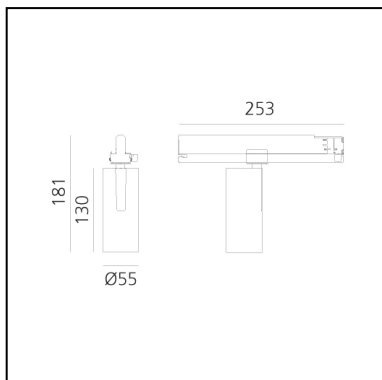

Vector Track 55 zoom 3000K DALI Brushed Bronze

Carlotta de Bevilacqua

IP20    Dimmerable: 

LUMINAIRE

- Watt: **23W**
- Delivered lumens output: **1137lm**
- CCT: **3000K**
- Efficiency: **53%**
- Efficacy: **49.45lm/W**
- CRI: **90**
- Dimmable Typology: **Dali**

Notes

220/240Vac 50/60Hz Electronic ballast included.

DESCRIPTION

Three sizes with three different beam angles each (spot, flood, wide flood) obtained by means of refractive or hybrid optical units. Vector 55 track DALI zoom optic (22°-32°). Junction arm integrated in the spotlight's body to keep the barycentre aligned with the track and prevent any imbalance in possible suspension versions of the track. The junction allows 360° rotation and 90° tilting for maximum emission adjustment freedom. Vector 95 available only in track version. Version with compact 4-conductor (3p+n) adapter with hidden LED driver and not-dimmable phase selector.

PRODUCT CODE: AN10920

FEATURES

- Article Code: **AN10920**
- Colour: **Brushed Bronze**
- Installation: **ProjectorTrack**
- Series: **Architectural Indoor**
- Environment: **Indoor**
- design by: **Carlotta de Bevilacqua**

DIMENSIONS

- Height: **cm 18.1**
- Diameter: **cm 5.5**
- Base Length: **cm 25.3**
- Inclination: **-90+90**
- Rotation: **360°**

SOURCES INCLUDED

- Category: **Led**
- Number: **1**
- Watt: **23W**
- Color temperature (K): **3000K**
- CRI: **90**