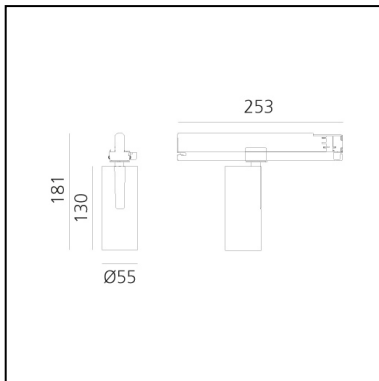

Vector Track 55 zoom 3000K DALI Brushed Copper

Carlotta de Bevilacqua

IP20    Dimmerable: +  -

LUMINAIRE

- Watt: **23W**
- Delivered lumens output: **1137lm**
- CCT: **3000K**
- Efficiency: **53%**
- Efficacy: **49.45lm/W**
- CRI: **90**
- Dimmable Typology: **Dali**

Notes

220/240Vac 50/60Hz Electronic ballast included.

DESCRIPTION

Three sizes with three different beam angles each (spot, flood, wide flood) obtained by means of refractive or hybrid optical units. Vector 55 track DALI zoom optic (22°-32°). Junction arm integrated in the spotlight's body to keep the barycentre aligned with the track and prevent any imbalance in possible suspension versions of the track. The junction allows 360° rotation and 90° tilting for maximum emission adjustment freedom. Vector 95 available only in track version. Version with compact 4-conductor (3p+n) adapter with hidden LED driver and not-dimmable phase selector.

PRODUCT CODE: AN10918

FEATURES

- Article Code: **AN10918**
- Colour: **Brushed Copper**
- Installation: **ProjectorTrack**
- Series: **Architectural Indoor**
- Environment: **Indoor**
- design by: **Carlotta de Bevilacqua**

DIMENSIONS

- Height: **cm 18.1**
- Diameter: **cm 5.5**
- Base Length: **cm 25.3**
- Inclination: **-90+90**
- Rotation: **360°**

SOURCES INCLUDED

- Category: **Led**
- Number: **1**
- Watt: **23W**
- Color temperature (K): **3000K**
- CRI: **90**