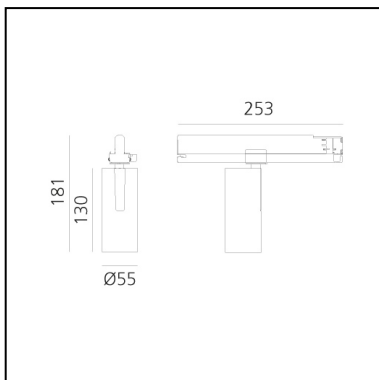

Vector Track 55 zoom 3000K DALI Brushed Silver

Carlotta de Bevilacqua

IP20    Dimmerable: 

LUMINAIRE

- Watt: **23W**
- Delivered lumens output: **1137lm**
- CCT: **3000K**
- Efficiency: **53%**
- Efficacy: **49.45lm/W**
- CRI: **90**
- Dimmable Typology: **Dali**

Notes

220/240Vac 50/60Hz Electronic ballast included.

DESCRIPTION

Three sizes with three different beam angles each (spot, flood, wide flood) obtained by means of refractive or hybrid optical units. Vector 55 track DALI zoom optic (22°-32°). Junction arm integrated in the spotlight's body to keep the barycentre aligned with the track and prevent any imbalance in possible suspension versions of the track. The junction allows 360° rotation and 90° tilting for maximum emission adjustment freedom. Vector 95 available only in track version. Version with compact 4-conductor (3p+n) adapter with hidden LED driver and not-dimmable phase selector.

PRODUCT CODE: AN10915

FEATURES

- Article Code: **AN10915**
- Colour: **Brushed Silver**
- Installation: **ProjectorTrack**
- Series: **Architectural Indoor**
- Environment: **Indoor**
- design by: **Carlotta de Bevilacqua**

DIMENSIONS

- Height: **cm 18.1**
- Diameter: **cm 5.5**
- Base Length: **cm 25.3**
- Inclination: **-90+90**
- Rotation: **360°**

SOURCES INCLUDED

- Category: **Led**
- Number: **1**
- Watt: **23W**
- Color temperature (K): **3000K**
- CRI: **90**