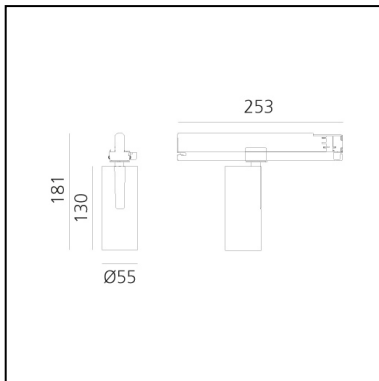

## LUMINAIRE

- Watt: **23W**
- Delivered lumens output: **1137lm**
- CCT: **3000K**
- Efficiency: **53%**
- Efficacy: **49.45lm/W**
- CRI: **90**
- Dimmable Typology: **Dali**

## DESCRIPTION

Three sizes with three different beam angles each (spot, flood, wide flood) obtained by means of refractive or hybrid optical units. Vector 55 track DALI zoom optic (22°-32°). Junction arm integrated in the spotlight's body to keep the barycentre aligned with the track and prevent any imbalance in possible suspension versions of the track. The junction allows 360° rotation and 90° tilting for maximum emission adjustment freedom. Vector 95 available only in track version. Version with compact 4-conductor (3p+n) adapter with hidden LED driver and not-dimmable phase selector.

## DIMENSIONS

- Height: **cm 18.1**
- Diameter: **cm 5.5**
- Base Length: **cm 25.3**
- Inclination: **-90+90**
- Rotation: **360°**