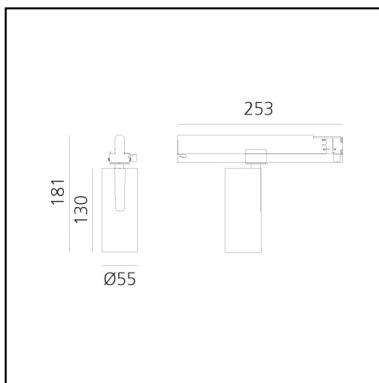

Vector Track 55 zoom 4000K DALI Black

Carlotta de Bevilacqua

IP20    Dimmerable: 

LUMINAIRE

- Watt: **23W**
- Delivered lumens output: **1178lm**
- CCT: **4000K**
- Efficiency: **53%**
- Efficacy: **51.21lm/W**
- CRI: **90**
- Dimmable Typology: **Dali**

Notes

220/240Vac 50/60Hz Electronic ballast included.

DESCRIPTION

Three sizes with three different beam angles each (spot, flood, wide flood) obtained by means of refractive or hybrid optical units. Vector 55 track DALI zoom optic (22°-32°). Junction arm integrated in the spotlight's body to keep the barycentre aligned with the track and prevent any imbalance in possible suspension versions of the track. The junction allows 360° rotation and 90° tilting for maximum emission adjustment freedom. Vector 95 available only in track version. Version with compact 4-conductor (3p+n) adapter with hidden LED driver and not-dimmable phase selector.

PRODUCT CODE: AN15904

FEATURES

- Article Code: **AN15904**
- Colour: **Black**
- Installation: **ProjectorTrack**
- Series: **Architectural Indoor**
- Environment: **Indoor**
- design by: **Carlotta de Bevilacqua**

DIMENSIONS

- Height: **cm 18.1**
- Diameter: **cm 5.5**
- Base Length: **cm 25.3**
- Inclination: **-90+90**
- Rotation: **360°**

SOURCES INCLUDED

- Category: **Led**
- Number: **1**
- Watt: **23W**
- Color temperature (K): **4000K**
- CRI: **90**