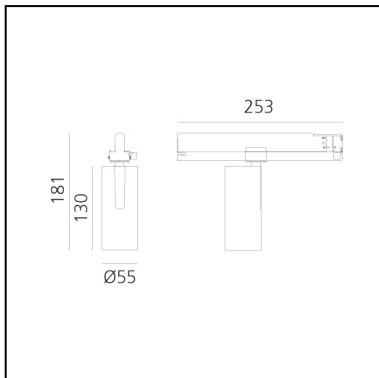

## LUMINAIRE

- Watt: **23W**
- Delivered lumens output: **1178lm**
- CCT: **4000K**
- Efficiency: **53%**
- Efficacy: **51.21lm/W**
- CRI: **90**
- Dimmable Typology: **Dali**

## DESCRIPTION

Three sizes with three different beam angles each (spot, flood, wide flood) obtained by means of refractive or hybrid optical units. Vector 55 track DALI zoom optic (22°-32°). Junction arm integrated in the spotlight's body to keep the barycentre aligned with the track and prevent any imbalance in possible suspension versions of the track. The junction allows 360° rotation and 90° tilting for maximum emission adjustment freedom. Vector 95 available only in track version. Version with compact 4-conductor (3p+n) adapter with hidden LED driver and not-dimmable phase selector.

## DIMENSIONS

- Height: **cm 18.1**
- Diameter: **cm 5.5**
- Base Length: **cm 25.3**
- Inclination: **-90+90**
- Rotation: **360°**

## SOURCES INCLUDED

- Category: **Led**
- Number: **1**
- Watt: **23W**
- Color temperature (K): **4000K**
- CRI: **90**