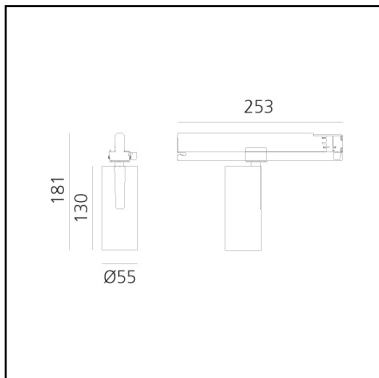

Vector Track 55 zoom 4000K DALI Brushed Silver

Carlotta de Bevilacqua

IP20    Dimmerable: 

LUMINAIRE

- Watt: **23W**
- Delivered lumens output: **1178lm**
- CCT: **4000K**
- Efficiency: **53%**
- Efficacy: **51.21lm/W**
- CRI: **90**
- Dimmable Typology: **Dali**

Notes

220/240Vac 50/60Hz Electronic ballast included.

DESCRIPTION

Three sizes with three different beam angles each (spot, flood, wide flood) obtained by means of refractive or hybrid optical units. Vector 55 track DALI zoom optic (22°-32°). Junction arm integrated in the spotlight's body to keep the barycentre aligned with the track and prevent any imbalance in possible suspension versions of the track. The junction allows 360° rotation and 90° tilting for maximum emission adjustment freedom. Vector 95 available only in track version. Version with compact 4-conductor (3p+n) adapter with hidden LED driver and not-dimmable phase selector.

DIMENSIONS

- Height: **cm 18.1**
- Diameter: **cm 5.5**
- Base Length: **cm 25.3**
- Inclination: **-90+90**
- Rotation: **360°**

SOURCES INCLUDED

- Category: **Led**
- Number: **1**
- Watt: **23W**
- Color temperature (K): **4000K**
- CRI: **90**