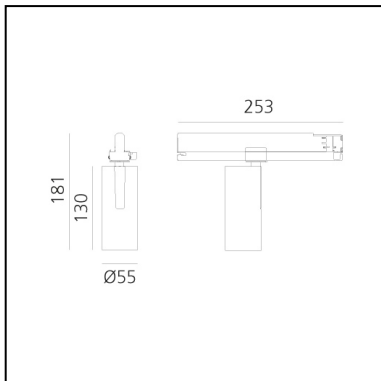

Vector Track 55 zoom 4000K DALI White

Carlotta de Bevilacqua

IP20    Dimmerable: 

LUMINAIRE

- Watt: **23W**
- Delivered lumens output: **1178lm**
- CCT: **4000K**
- Efficiency: **53%**
- Efficacy: **51.21lm/W**
- CRI: **90**
- Dimmable Typology: **Dali**

Notes

220/240Vac 50/60Hz Electronic ballast included.

DESCRIPTION

Three sizes with three different beam angles each (spot, flood, wide flood) obtained by means of refractive or hybrid optical units. Vector 55 track DALI zoom optic (22°-32°). Junction arm integrated in the spotlight's body to keep the barycentre aligned with the track and prevent any imbalance in possible suspension versions of the track. The junction allows 360° rotation and 90° tilting for maximum emission adjustment freedom. Vector 95 available only in track version. Version with compact 4-conductor (3p+n) adapter with hidden LED driver and not-dimmable phase selector.

PRODUCT CODE: AN15901

FEATURES

- Article Code: **AN15901**
- Colour: **White**
- Installation: **ProjectorTrack**
- Series: **Architectural Indoor**
- Environment: **Indoor**
- design by: **Carlotta de Bevilacqua**

DIMENSIONS

- Height: **cm 18.1**
- Diameter: **cm 5.5**
- Base Length: **cm 25.3**
- Inclination: **-90+90**
- Rotation: **360°**

SOURCES INCLUDED

- Category: **Led**
- Number: **1**
- Watt: **23W**
- Color temperature (K): **4000K**
- CRI: **90**