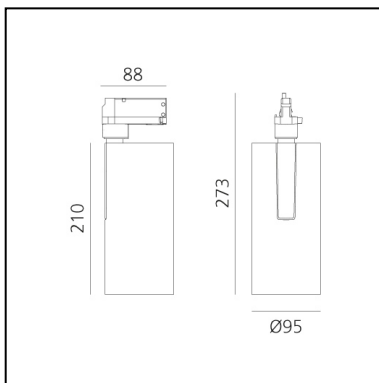

DESCRIPTION

Three sizes with three different beam angles each (spot, flood, wide flood) obtained by means of refractive or hybrid optical units. Vector 55 track DALI zoom optic (22°-32°). Junction arm integrated in the spotlight's body to keep the barycentre aligned with the track and prevent any imbalance in possible suspension versions of the track. The junction allows 360° rotation and 90° tilting for maximum emission adjustment freedom. Vector 95 available only in track version. Version with compact 4-conductor (3p+n) adapter with hidden LED driver and not-dimmable phase selector.

IP20 Dimmerable: