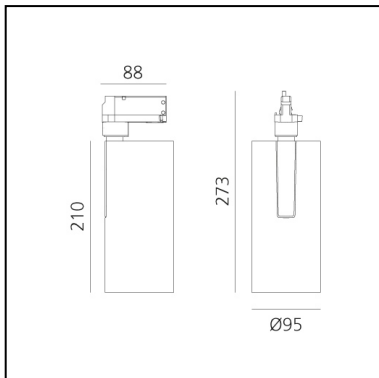

Vector Track 95 16° 2700K DALI

Brushed bronze

Carlotta de Bevilacqua

IP20    Dimmerable: 

LUMINAIRE

- Watt: **30W**
- Delivered lumens output: **2590lm**
- CCT: **2700K**
- Efficiency: **78%**
- Efficacy: **86.34lm/W**
- CRI: **90**
- Dimmable Typology: **Dali**

Notes

220/240Vac 50/60Hz Electronic ballast included.

DESCRIPTION

Three sizes with three different beam angles each (spot, flood, wide flood) obtained by means of refractive or hybrid optical units. Vector 55 track DALI zoom optic (22°-32°). Junction arm integrated in the spotlight's body to keep the barycentre aligned with the track and prevent any imbalance in possible suspension versions of the track. The junction allows 360° rotation and 90° tilting for maximum emission adjustment freedom. Vector 95 available only in track version. Version with compact 4-conductor (3p+n) adapter with hidden LED driver and not-dimmable phase selector.

DIMENSIONS

- Height: **cm 27.3**
- Diameter: **cm 9.5**
- Base Length: **cm 8.8**
- Inclination: **-90+90**
- Rotation: **360°**

SOURCES INCLUDED

- Category: **Led**
- Number: **1**
- Watt: **35W**
- Color temperature (K): **2700K**