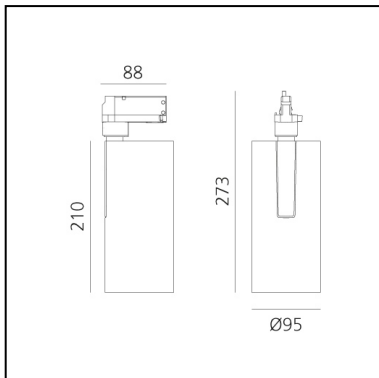

Vector Track 95 16° 2700K DALI

Brushed copper

Carlotta de Bevilacqua

IP20    Dimmerable: 

LUMINAIRE

- Watt: **30W**
- Delivered lumens output: **2590lm**
- CCT: **2700K**
- Efficiency: **78%**
- Efficacy: **86.34lm/W**
- CRI: **90**
- Dimmable Typology: **Dali**

Notes

220/240Vac 50/60Hz Electronic ballast included.

DESCRIPTION

Three sizes with three different beam angles each (spot, flood, wide flood) obtained by means of refractive or hybrid optical units. Vector 55 track DALI zoom optic (22°-32°). Junction arm integrated in the spotlight's body to keep the barycentre aligned with the track and prevent any imbalance in possible suspension versions of the track. The junction allows 360° rotation and 90° tilting for maximum emission adjustment freedom. Vector 95 available only in track version. Version with compact 4-conductor (3p+n) adapter with hidden LED driver and not-dimmable phase selector.

PRODUCT CODE: AN21618

FEATURES

- Article Code: **AN21618**
- Colour: **Brushed Copper**
- Installation: **ProjectorTrack**
- Series: **Architectural Indoor**
- Environment: **Indoor**
- design by: **Carlotta de Bevilacqua**

DIMENSIONS

- Height: **cm 27.3**
- Diameter: **cm 9.5**
- Base Length: **cm 8.8**
- Inclination: **-90+90**
- Rotation: **360°**

SOURCES INCLUDED

- Category: **Led**
- Number: **1**
- Watt: **35W**
- Color temperature (K): **2700K**