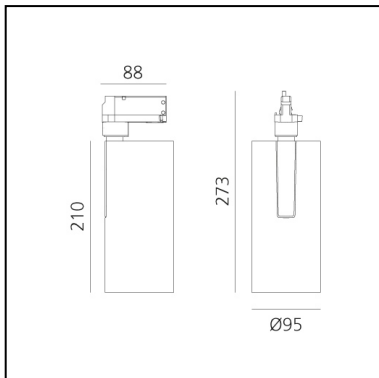

Vector Track 95 16° 2700K DALI

Brushed silver

Carlotta de Bevilacqua

IP20    Dimmerable: 

LUMINAIRE

- Watt: **30W**
- Delivered lumens output: **2590lm**
- CCT: **2700K**
- Efficiency: **78%**
- Efficacy: **86.34lm/W**
- CRI: **90**
- Dimmable Typology: **Dali**

Notes

220/240Vac 50/60Hz Electronic ballast included.

DESCRIPTION

Three sizes with three different beam angles each (spot, flood, wide flood) obtained by means of refractive or hybrid optical units. Vector 55 track DALI zoom optic (22°-32°). Junction arm integrated in the spotlight's body to keep the barycentre aligned with the track and prevent any imbalance in possible suspension versions of the track. The junction allows 360° rotation and 90° tilting for maximum emission adjustment freedom. Vector 95 available only in track version. Version with compact 4-conductor (3p+n) adapter with hidden LED driver and not-dimmable phase selector.

DIMENSIONS

- Height: **cm 27.3**
- Diameter: **cm 9.5**
- Base Length: **cm 8.8**
- Inclination: **-90+90**
- Rotation: **360°**

SOURCES INCLUDED

- Category: **Led**
- Number: **1**
- Watt: **35W**
- Color temperature (K): **2700K**