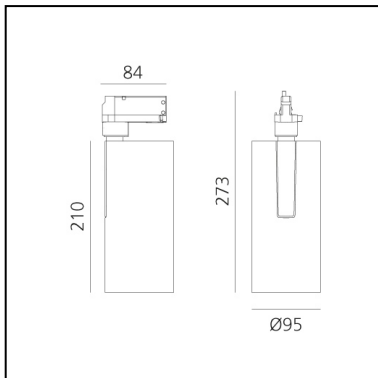

## LUMINAIRE

- Watt: **30W**
- Delivered lumens output: **2590lm**
- CCT: **2700K**
- Efficiency: **78%**
- Efficacy: **86.34lm/W**
- CRI: **90**
- Dimmable Typology: **Dali**

## DIMENSIONS

- Height: **cm 27.3**
- Diameter: **cm 9.5**
- Base Length: **cm 8.4**
- Inclination: **-90+90**
- Rotation: **360°**