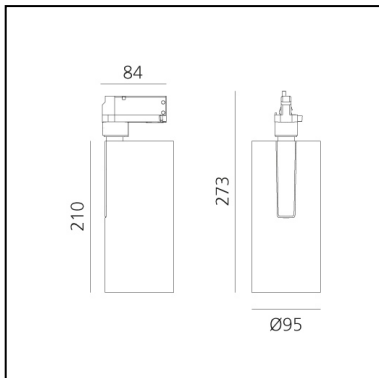

## LUMINAIRE

- Watt: **30W**
- Delivered lumens output: **2590lm**
- CCT: **2700K**
- Efficiency: **78%**
- Efficacy: **86.34lm/W**
- CRI: **90**
- Dimmable Typology: **Dali**

## DIMENSIONS

- Height: **cm 27.3**
- Diameter: **cm 9.5**
- Base Length: **cm 8.4**
- Inclination: **-90+90**
- Rotation: **360°**